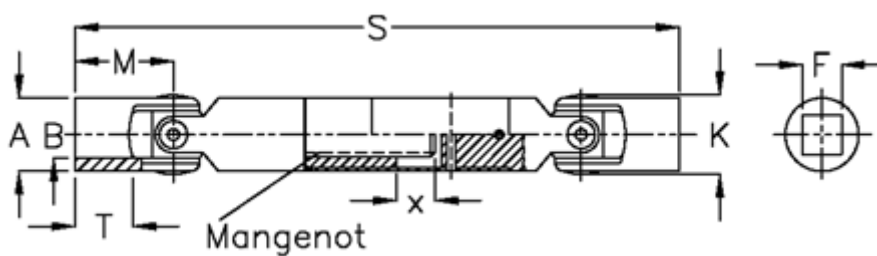

Article number: 077321041

Description: Slip shaft 0.732.104.001 hardened bushes
S=234 X=30 Square 16H9

Measures

A	= 32
F	= 16
Longitudinal ribs	= 6x16x20
M	= 43
MD max N m	= 60
s	= 234
T	= 25
x	= 30